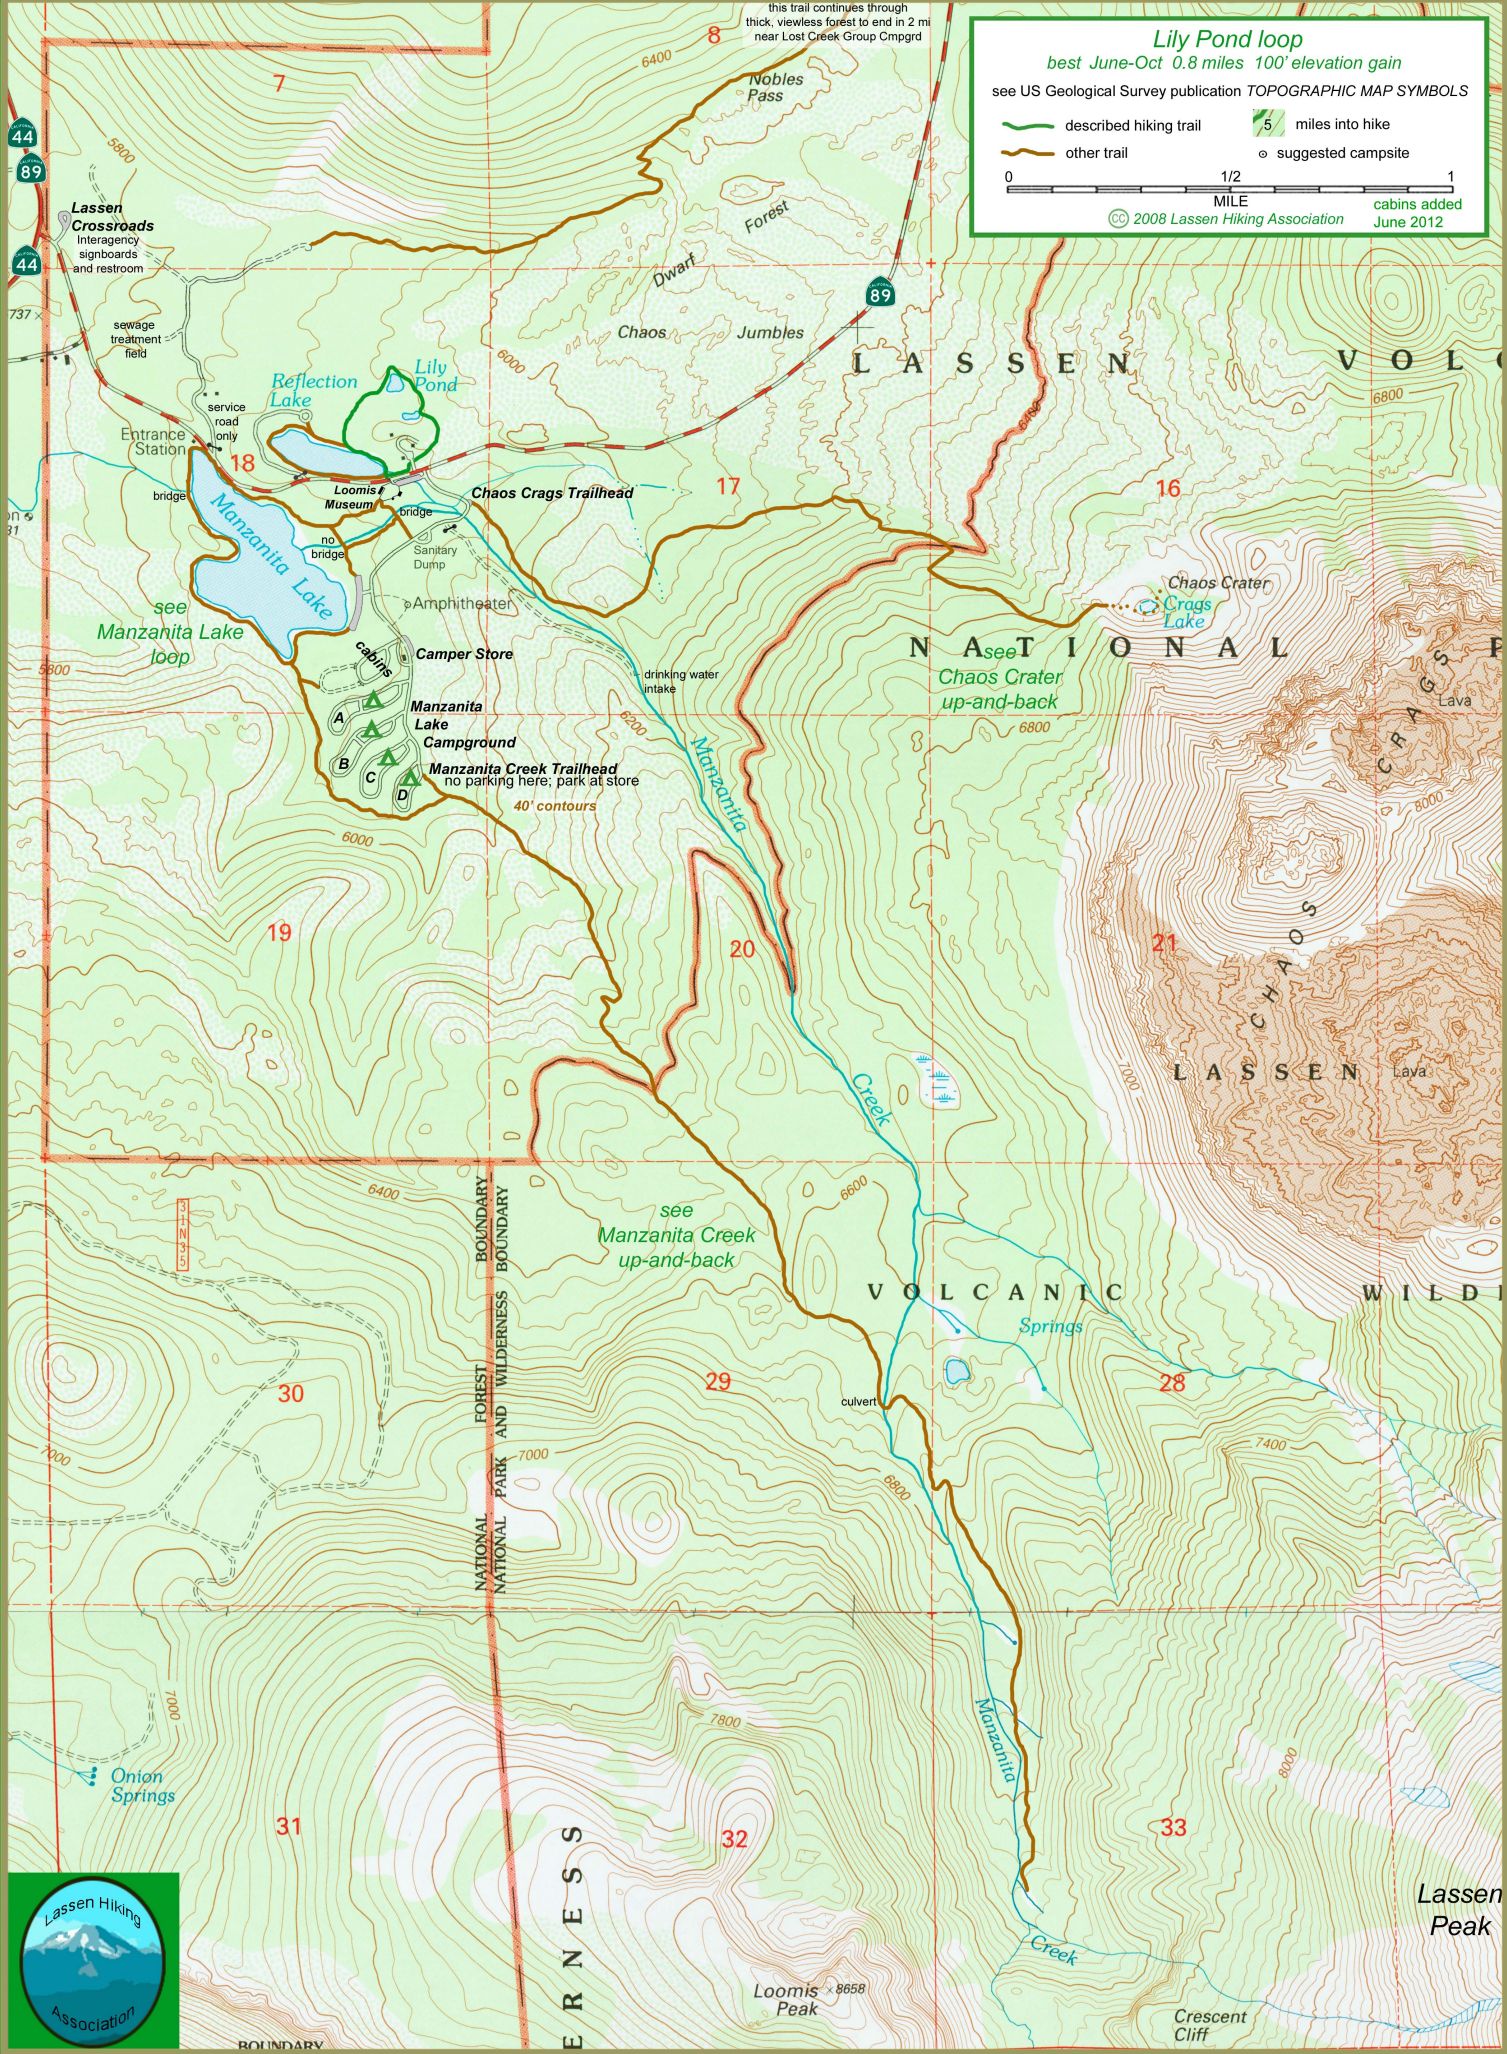

Lily Pond loop
best June-Oct 0.8 miles 100' elevation gain
see US Geological Survey publication TOPOGRAPHIC MAP SYMBOLS

- described hiking trail
- other trail
- 5 miles into hike
- suggested campsite

0 1/2 1 MILE
© 2008 Lassen Hiking Association cabins added June 2012

BOUNDARY

ERNES

VOLCANIC WILDERNESS

LASSEN NATIONAL VOLCANIC WILDERNESS

Lassen Peak

Crescent Cliff

Loomis Peak 8658

Manzanita Creek

Springs

see Manzanita Creek up-and-back

see Chaos Crags up-and-back

see Manzanita Lake loop

cabins

Manzanita Lake Campground

Manzanita Creek Trailhead no parking here; park at store

40' contours

Camper Store

Amphitheater

Sanitary Dump

Loomis Museum

Chaos Crags Trailhead

drinking water intake

no bridge

bridge

Entrance Station

service road only

sewage treatment field

Lassen Crossroads Interagency signboards and restroom

737

44 89

7

8

17

18

19

20

29

30

31

32

33

6000

6200

6400

6600

6800

7000

7200

7400

7600

7800

8000

8200

8400

8600

8800

9000

9200

9400

9600

9800

10000

10200

10400

10600

10800

11000

11200

11400

11600

11800

12000

12200

12400

12600

12800

13000

13200

13400

13600

13800

14000

14200

14400

14600

14800

15000

15200

15400

15600

15800

16000

16200

16400

16600

16800

17000

17200

17400

17600

17800

18000

18200

18400

18600

18800

19000

19200

19400

19600

19800

20000

20200

20400

20600

20800

21000

21200

21400

21600

21800

22000

22200

22400

22600

22800

23000

23200

23400

23600

23800

24000

24200

24400

24600

24800

25000

25200

25400

25600

25800

26000

26200

26400

26600

26800

27000

27200

27400

27600

27800

28000

28200

28400

28600

28800

29000

29200

29400

29600

29800

30000

30200

30400

30600

30800

31000

31200

31400

31600

31800

32000

32200

32400

32600

32800

33000

33200

33400

33600

33800

34000

34200

34400

34600

34800

35000

35200

35400

35600

35800

36000

36200

36400

36600

36800

37000

37200

37400

37600

37800

38000

38200

38400

38600

38800

39000

39200

39400

39600

39800

40000

40200

40400

40600

40800

41000

41200

41400

41600

41800

42000

42200

42400

42600

42800

43000

43200

43400

43600

43800

44000

44200

44400

44600

44800

45000

45200

45400

45600

45800

46000

46200

46400

46600

46800

47000

47200

47400

47600

47800

48000

48200

48400

48600

48800

49000

49200

49400

49600

49800

50000

50200

50400

50600

50800

51000

51200

51400

51600

51800

52000

52200

52400

52600

52800

53000

53200

53400

53600

53800

54000

54200

54400

54600

54800

55000

55200

55400

55600

55800

56000

56200

56400

56600

5680