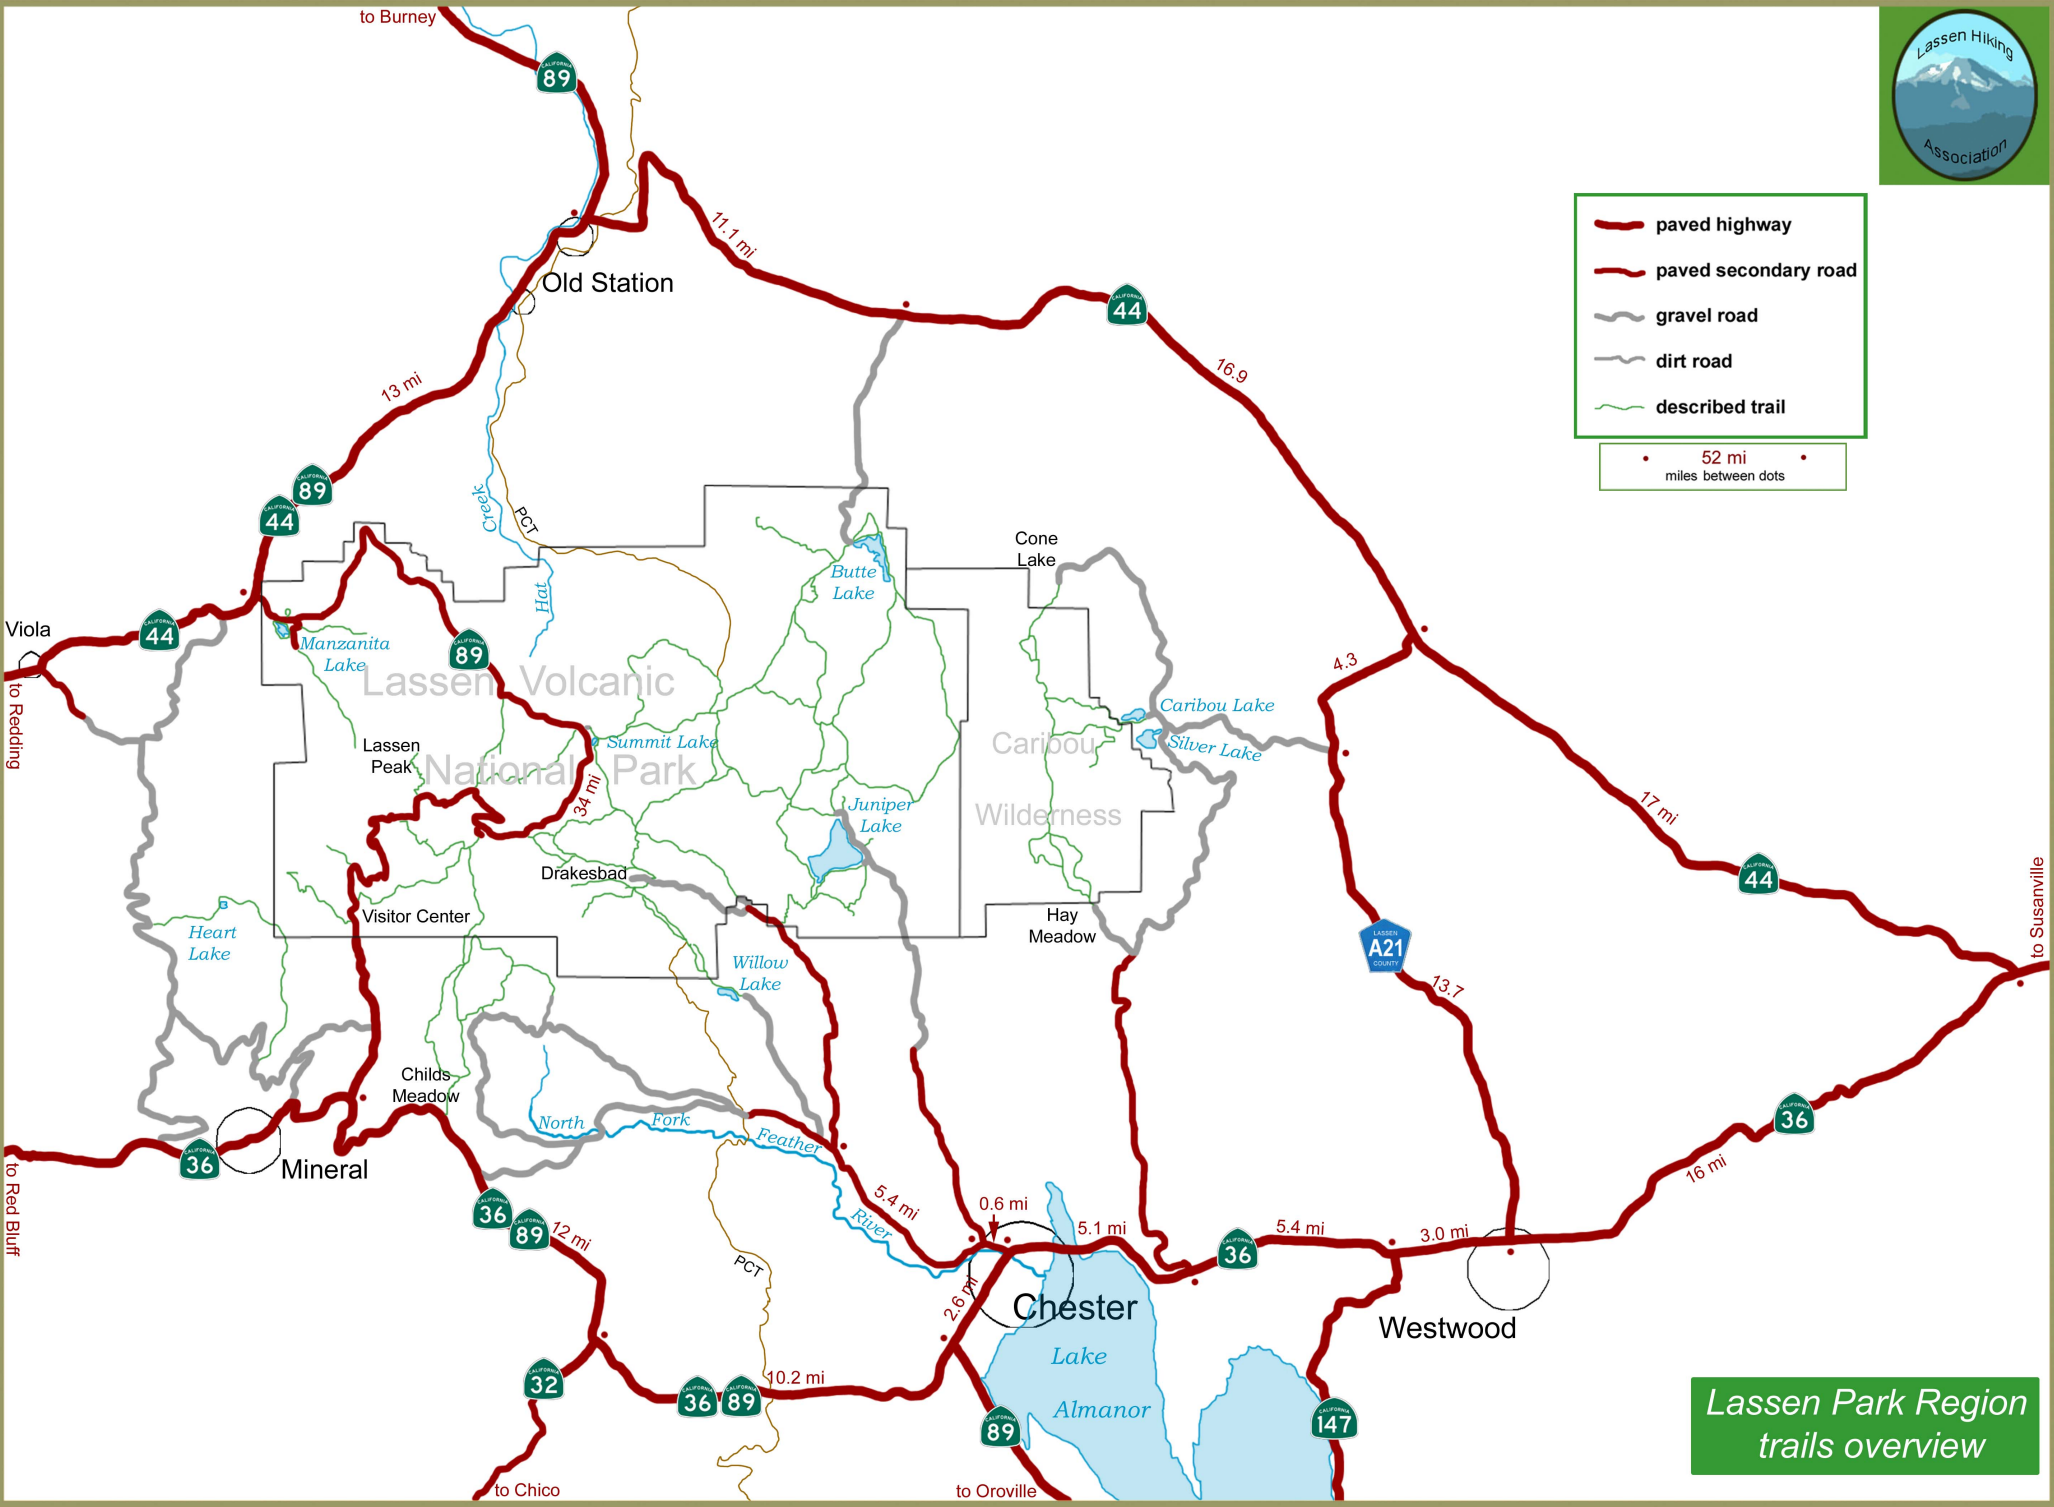

- paved highway
- paved secondary road
- gravel road
- dirt road
- described trail

• 52 mi •
miles between dots

Lassen Park Region trails overview